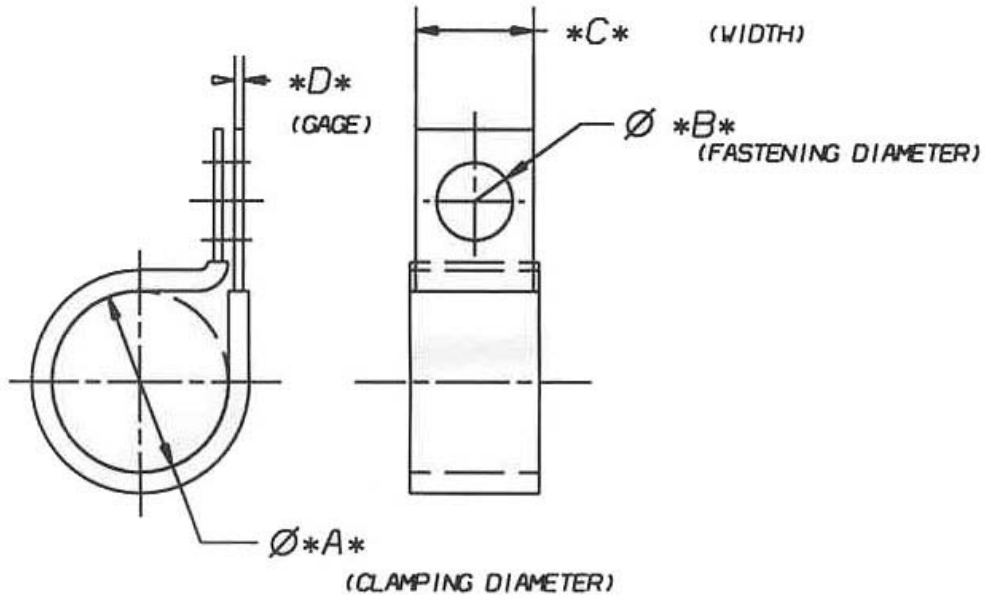

CLAMPS

BLUE BIRD P/N	DIM. A	DIM. B	DIM. C	DIM. D	FINISH
02024370	.250	.406	.750	.032	Vinyl Dipped
01170083	.375	.280	.500	.032	Vinyl Dipped
00854612	.500	.406	.750	.040	Vinyl Dipped
00557710	.812	.340	.625	.040	Vinyl Dipped
01517168	.937	.340	.625	.040	Vinyl Dipped
01225598	1.250	.406	.750	.040	Vinyl Dipped
00948141	1.312	.340	.625	.040	Vinyl Dipped
01039486	1.500	.406	.750	.040	Vinyl Dipped
01107937	2.000	.406	.750	.040	Vinyl Dipped
01674217	2.250	.406	.750	.040	Vinyl Dipped
00008340	3.000	.406	.750	.050	Vinyl Dipped
02021541	*	.340	.625	.040	Vinyl Dipped