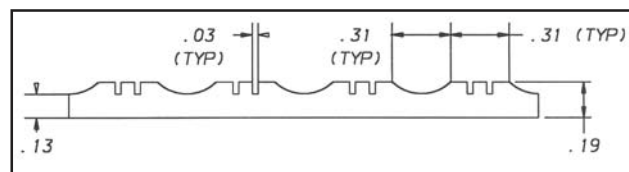

RUBBER FLOORING

RUBBER	COLOR	TEXTURE	THICKNESS (INCHES)	WIDTH (INCHES)
00854307	Solid Black	Smooth	.125	38.12
00854323	Solid Black	Ribbed	.1875	13.50
00756106	Solid Black	Ribbed	.1875	15.00
00535245	Solid Black	Ribbed	.1875	18.00
00978031	Solid Black	Ribbed	.1875	22.00
01525104	Solid Black	Ribbed	.1875	27.50
02005486	Solid Black	Ribbed	.1875	36.00

01066968	Tan (TR 747)	Smooth	.125	38.12
01066935	Tan (TR 747)	Ribbed	.1875	13.50
01066992	Tan (TR 747)	Ribbed	.1875	22.00
01066984	Tan (TR 747)	Ribbed	.1875	36.00

00854315	Green (TR 723)	Smooth	.125	38.12
00854331	Green (TR 723)	Ribbed	.1875	13.50
00977975	Green (TR 723)	Ribbed	.1875	22.00
01525120	Green (TR 723)	Ribbed	.1875	27.50
02005445	Green (TR 723)	Ribbed	.1875	36.00

01992833	Grey (TR 766)	Smooth	.125	38.12
01673300	Grey (TR 766)	Smooth	.125	37.00
01992841	Grey (TR 766)	Ribbed	.1875	13.50
01992858	Grey (TR 766)	Ribbed	.1875	22.00
01992866	Grey (TR 766)	Ribbed	.1875	27.50
01673318	Grey (TR 766)	Ribbed	.1875	31.00
01832559	Grey (TR 766)	Ribbed	.1875	36.00

Typical Cross-Section of Ribbed Floor Covering