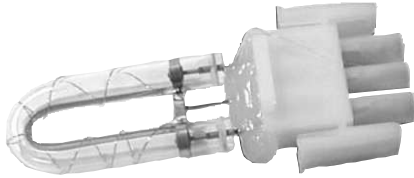

04323861

- Flash tube
- Model 2010
- “New Style”
- 3-pin

Austin/Whelen

04322368

- Flash tube
- 10-joule
- 3-socket

Specialty

04324810

- Flash tube
- Model 400S
- 8-pin