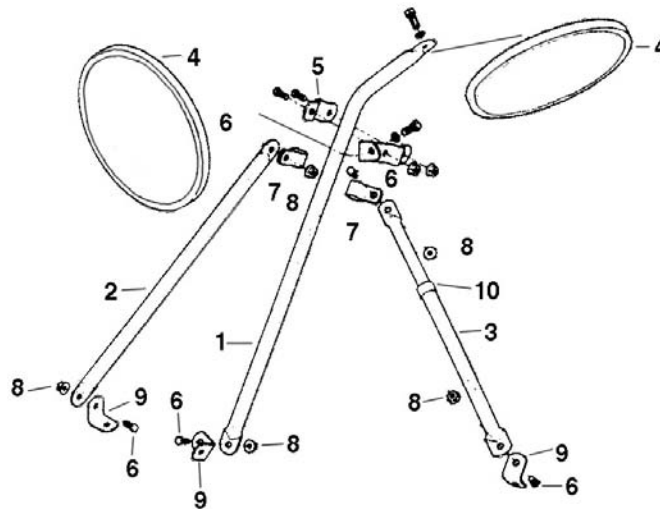

00020444

- Actuator

08301335

- Carriage

08301327

- Carriage

*Tripod Assy
Crossview Mirror
Convex*

00062384