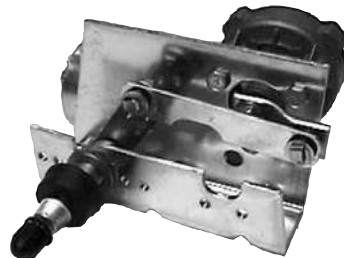

01600485

- Windshield wiper assembly
- Righthand
- 1973 - Present

02101459

- Shaft assembly
- Transmission

02126001

- Crank arm (square hole)
- Old style splined

01600493

- Windshield wiper assembly
- Lefthand
- 1992 - Present

**02100824**

- Connecting link

04311965

- Crank arm (round hole)

*Applications All
American FE
and RE 1973 -
Present*

**01600451**

- Windshield wiper assembly
- Lefthand or righthand
- 1973-1992

Applications
• *Mini Bird*
• *MBCC*