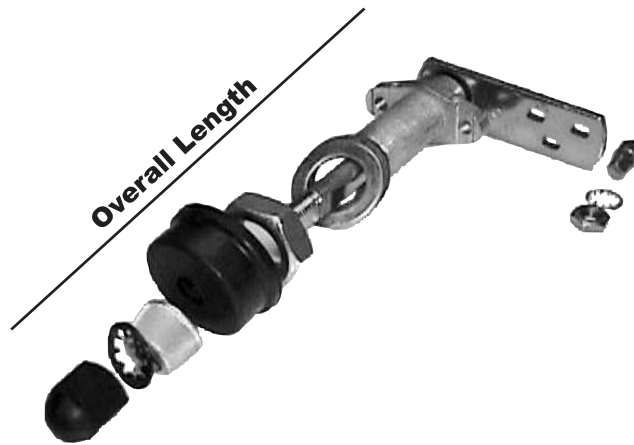

Hole to Hole

United Technologies

04309621

- Bushing
- Nylon
- Connecting link

02113983

- Retainer clip
- Connecting link

00522227

- Washer
- Retainer clip

WIPER SHAFTS

P/N	Overall Length
02101459	3 1/2"
04313201	4 9/16"
00522243	8 1/2"

02140655

- Stud
- Wiper shaft
(attaches connecting link)

02100816

- Knurled driver

01342419

- Nut